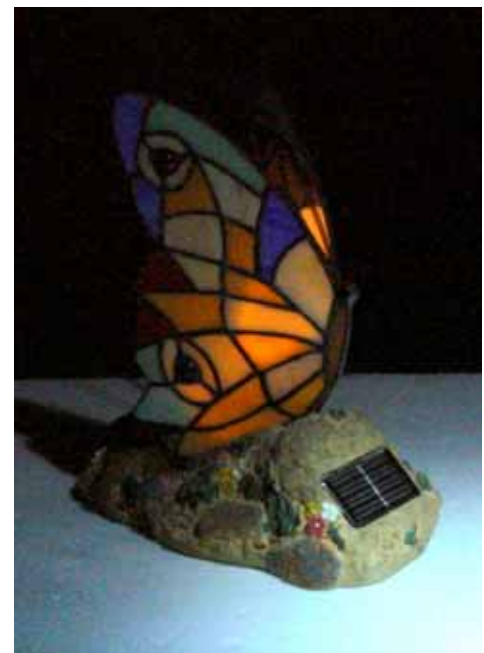

Features

- No wire
- No outlet
- No running cost
- Easy to install
- Automatic sensor on/off
- lights up to 6 - 8 hours *
- Weatherproof
- Maintenance free
- Rechargeable Ni-MH batteries included